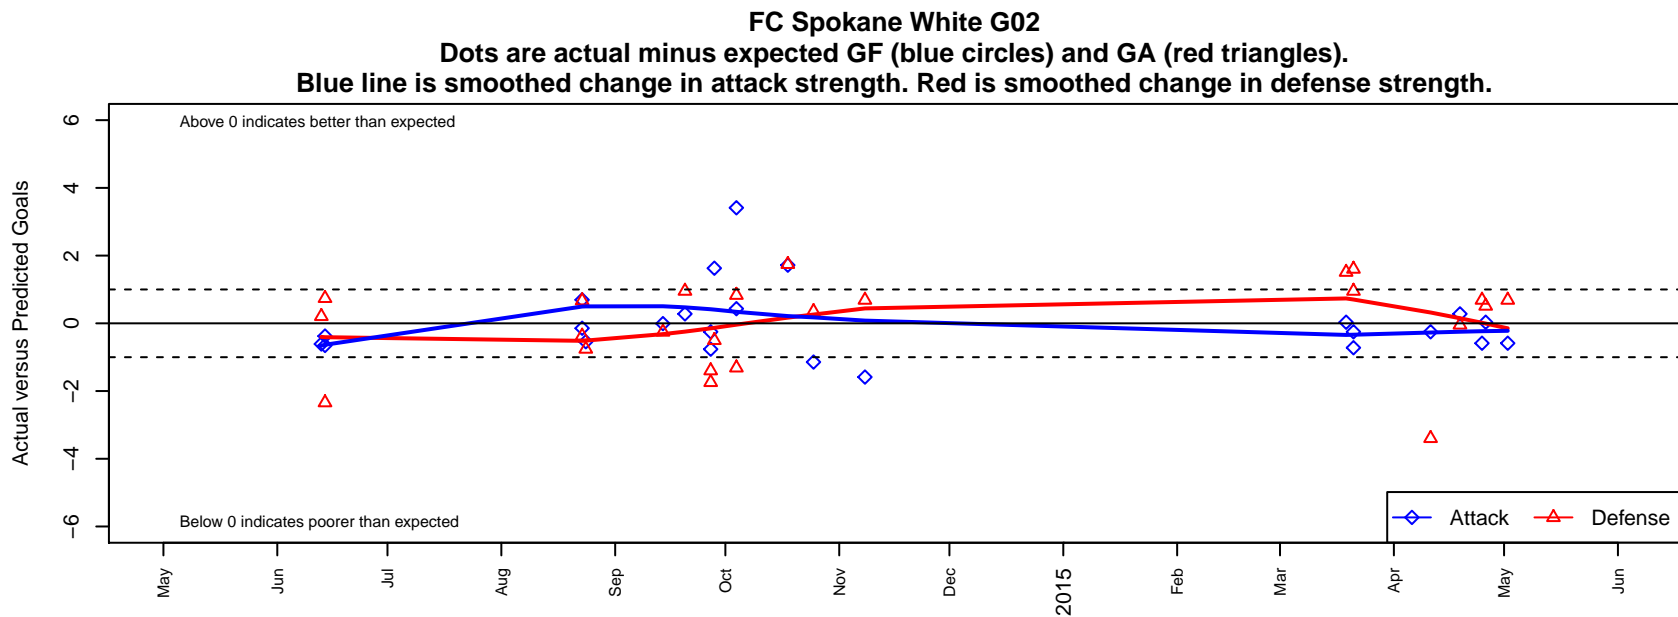

## FC Spokane White G02

FC Spokane  
 Spokane, WA  
 G02 total strength=269  
 attack=0.19 defense=0.14  
 fall league = PSPL-Inland Div 2 U12  
 spr league = Spr PSPL-Inland Div 3 U12  
 notes= Donich 2014

**attack and defense variance (black dot)  
relative to other teams  
and top 10 in region**

**attack and defense rating  
relative to others at age  
and all opponents in last 13 months**

**Performance relative to 13 month average**